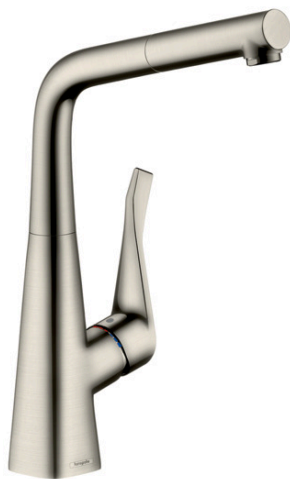

Metris M71

Single lever kitchen mixer 320 with pull-out spout and sBox, single spray mode

Surfaces: stainless steel finish Art. no. : 73812800

Description

product features

- Consists of: Single lever kitchen mixer, hose box
- ComfortZone 320 provides space for greater freedom of movement
- Swivel spout adjustable in 2 steps to 110° or 150°
- laminar spray
- MagFit magnetic shower support
- Maximum flow rate (at 3 bar): 10 l/min
- ceramic cartridge
- 3/8" hose connections
- integrated non-return valve
- operating pressure: min 1 bar / max. 10 bar
- sBox for quiet, smooth and protected hose guidance in the cabinet, under the countertop, with extension length up to 76 cm
- Significantly reduced splashing by soft start of the water flow

Article Details

Price excl. VAT

£ 612.50

Technology

Certificates

kiwa

Product image

Scale drawing

Metris M71

Single lever kitchen mixer 320 with pull-out spout and sBox, single spray mode

Surfaces: stainless steel finish Art. no. : 73812800

Flowchart