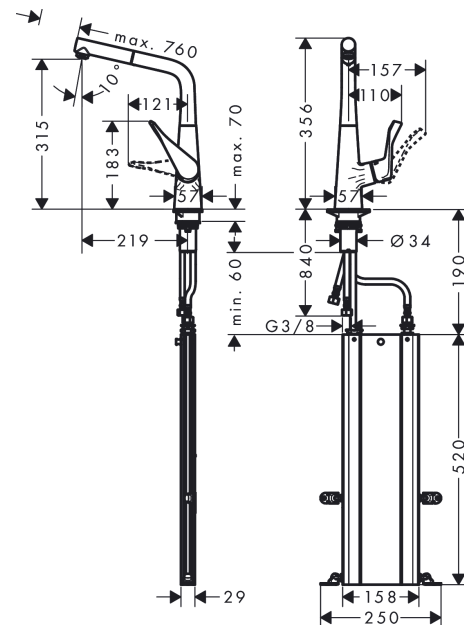

Metris M71

Single lever kitchen mixer 320 with pull-out spout and sBox, single spray mode

Surfaces: stainless steel finish Art. no. : 73812800

Description

product features

- Consists of: Single lever kitchen mixer, hose box
- ComfortZone 320 provides space for greater freedom of movement
- Swivel spout adjustable in 2 steps to 110° or 150°
- laminar spray
- MagFit magnetic shower support
- Maximum flow rate (at 3 bar): 10 l/min
- ceramic cartridge
- 3/8" hose connections
- integrated non-return valve
- operating pressure: min 1 bar / max. 10 bar
- sBox for quiet, smooth and protected hose guidance in the cabinet, under the countertop, with extension length up to 76 cm
- Significantly reduced splashing by soft start of the water flow

Article Details

Price excl. VAT

£ 612.50

Technology

Certificates

kiwa

Product image

Scale drawing

Metris M71

Single lever kitchen mixer 320 with pull-out spout and sBox, single spray mode

Surfaces: stainless steel finish Art. no. : 73812800

Flowchart