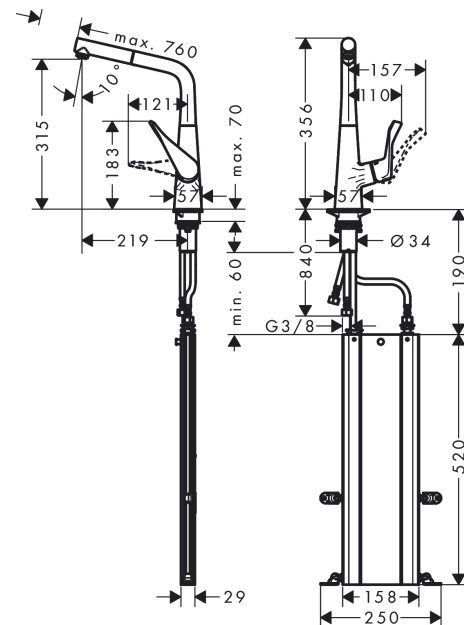

Metris M71

Single lever kitchen mixer 320 with pull-out spout and sBox, single spray mode

Surfaces: **chrome** Art. no. : **73812000**

Description

product features

- Consists of: Single lever kitchen mixer, hose box
- ComfortZone 320 provides space for greater freedom of movement
- Swivel spout adjustable in 2 steps to 110° or 150°
- laminar spray
- MagFit magnetic shower support
- Maximum flow rate (at 3 bar): 10 l/min
- ceramic cartridge
- 3/8" hose connections
- integrated non-return valve
- operating pressure: min 1 bar / max. 10 bar
- sBox for quiet, smooth and protected hose guidance in the cabinet, under the countertop, with extension length up to 76 cm
- Significantly reduced splashing by soft start of the water flow

Article Details

Price excl. VAT

£ 483.33

Technology

Certificates

kiwa

Product image

Scale drawing

Metris M71

Single lever kitchen mixer 320 with pull-out spout and sBox, single spray mode

Surfaces: chrome Art. no. : 73812000

Flowchart