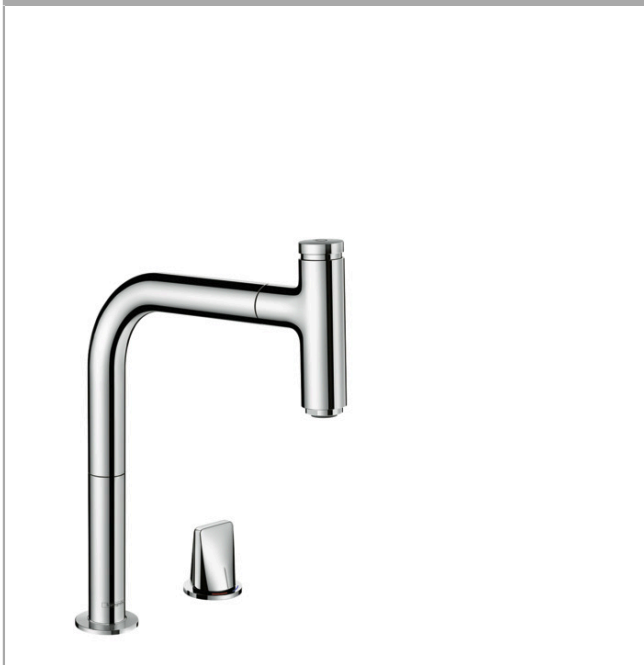

Metris Select M71

2-hole single lever kitchen mixer 200 with pull-out spout and sBox, single spray mode

Surfaces: **chrome** Art. no. : **73804000**

Description

product features

- Consists of: 2-hole single lever kitchen mixer, control unit, hose box
- ComfortZone 200 provides space for greater freedom of movement
- Swivel spout adjustable in 2 steps to 110° or 150°
- flexible position of mixer controls, 2 tap holes with Ø 35 mm required
- normal spray
- Select button for a comfortable start/stop of the water flow
- MagFit magnetic shower support
- Maximum flow rate (at 3 bar): 8 l/min
- Operating pressure: min. 1 bar/max. 10 bar
- ceramic cartridge
- 3/8" hose connections
- integrated non-return valve
- operating pressure: min 1 bar / max. 10 bar
- sBox for quiet, smooth and protected hose guidance in the cabinet, under the countertop, with extension length up to 76 cm

Article Details

Price excl. VAT

£ 604.17

Technology

Certificates

kiwa

Product image