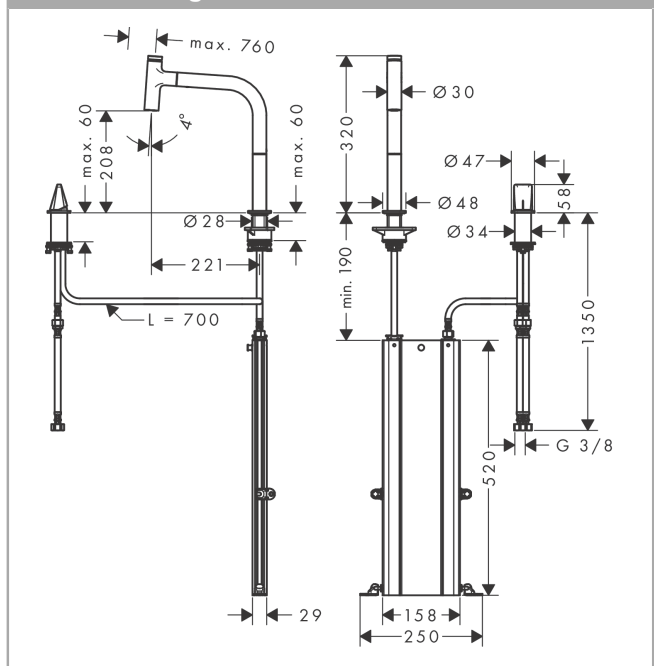

Metris Select M71

2-hole single lever kitchen mixer 200 with pull-out spout and sBox, single spray mode

Surfaces: **chrome** Art. no. : **73804000**

Description

product features

- Consists of: 2-hole single lever kitchen mixer, control unit, hose box
- ComfortZone 200 provides space for greater freedom of movement
- Swivel spout adjustable in 2 steps to 110° or 150°
- flexible position of mixer controls, 2 tap holes with Ø 35 mm required
- normal spray
- Select button for a comfortable start/stop of the water flow
- MagFit magnetic shower support
- Maximum flow rate (at 3 bar): 8 l/min
- Operating pressure: min. 1 bar/max. 10 bar
- ceramic cartridge
- 3/8" hose connections
- integrated non-return valve
- operating pressure: min 1 bar / max. 10 bar
- sBox for quiet, smooth and protected hose guidance in the cabinet, under the countertop, with extension length up to 76 cm

Article Details

Price excl. VAT

£ 604.17

Technology

Certificates

kiwa

Product image

Scale drawing

Metris Select M71

2-hole single lever kitchen mixer 200 with pull-out spout and sBox, single spray mode

Surfaces: chrome Art. no. : 73804000

Flowchart