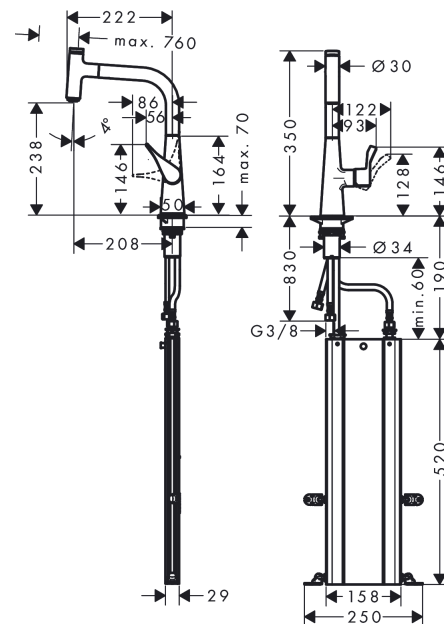

Metris Select M71

Single lever kitchen mixer 240 with pull-out spout and sBox, single spray mode

Surfaces: stainless steel finish Art. no. : 73802800

Description

product features

- Consists of: Single lever kitchen mixer, hose box
- ComfortZone 240 provides space for greater freedom of movement
- Swivel spout adjustable in 2 steps to 110° or 150°
- laminar spray
- Select button for a comfortable start/stop of the water flow
- MagFit magnetic shower support
- Maximum flow rate (at 3 bar): 8 l/min
- ceramic cartridge
- 3/8" hose connections
- integrated non-return valve
- operating pressure: min 1 bar / max. 10 bar
- sBox for quiet, smooth and protected hose guidance in the cabinet, under the countertop, with extension length up to 76 cm
- Significantly reduced splashing by soft start of the water flow

Article Details

Price excl. VAT

£ 683.33

Technology

Certificates

kiwa

Product image

Scale drawing

Metris Select M71**Single lever kitchen mixer 240 with pull-out spout and sBox, single spray mode**Surfaces: **stainless steel finish** Art. no. : **73802800**

Flowchart