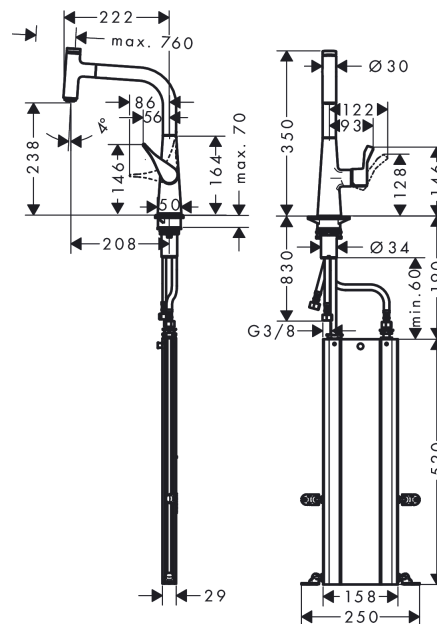

Metris Select M71

Single lever kitchen mixer 240 with pull-out spout and sBox, single spray mode

Surfaces: chrome Art. no. : 73802000

Description

product features

- Consists of: Single lever kitchen mixer, hose box
- ComfortZone 240 provides space for greater freedom of movement
- Swivel spout adjustable in 2 steps to 110° or 150°
- laminar spray
- Select button for a comfortable start/stop of the water flow
- MagFit magnetic shower support
- Maximum flow rate (at 3 bar): 8 l/min
- ceramic cartridge
- 3/8" hose connections
- integrated non-return valve
- operating pressure: min 1 bar / max. 10 bar
- sBox for quiet, smooth and protected hose guidance in the cabinet, under the countertop, with extension length up to 76 cm
- Significantly reduced splashing by soft start of the water flow

Article Details

Price excl. VAT

£ 541.67

Technology

Certificates

kiwa

Product image

Scale drawing

Metris Select M71**Single lever kitchen mixer 240 with pull-out spout and sBox, single spray mode**Surfaces: **chrome** Art. no. : **73802000**

Flowchart