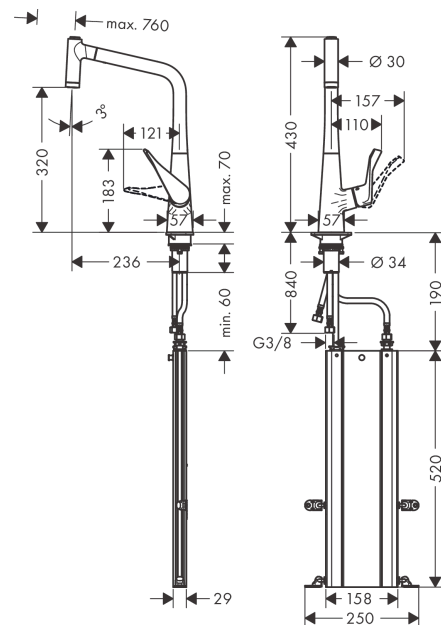

Metris M71

Single lever kitchen mixer 320 with pull-out spray and sBox, 2 spray modes

Surfaces: stainless steel finish Art. no. : 73801800

Description

product features

- Consists of: Single lever kitchen mixer, hose box
- ComfortZone 320 provides space for greater freedom of movement
- Swivel spout adjustable in 2 steps to 110° or 150°
- laminar spray and spray jet
- lockable shower spray, spray return automatically through handle closing
- MagFit magnetic shower support
- Maximum flow rate (at 3 bar): 8 l/min
- ceramic cartridge
- 3/8" hose connections
- integrated non-return valve
- operating pressure: min 1 bar / max. 10 bar
- sBox for quiet, smooth and protected hose guidance in the cabinet, under the countertop, with extension length up to 76 cm

Article Details

Price excl. VAT

£ 741.67

Technology

Certificates

kiwa

Product image

Scale drawing

Metris M71

Single lever kitchen mixer 320 with pull-out spray and sBox, 2 spray modes

Surfaces: stainless steel finish Art. no. : 73801800

Flowchart