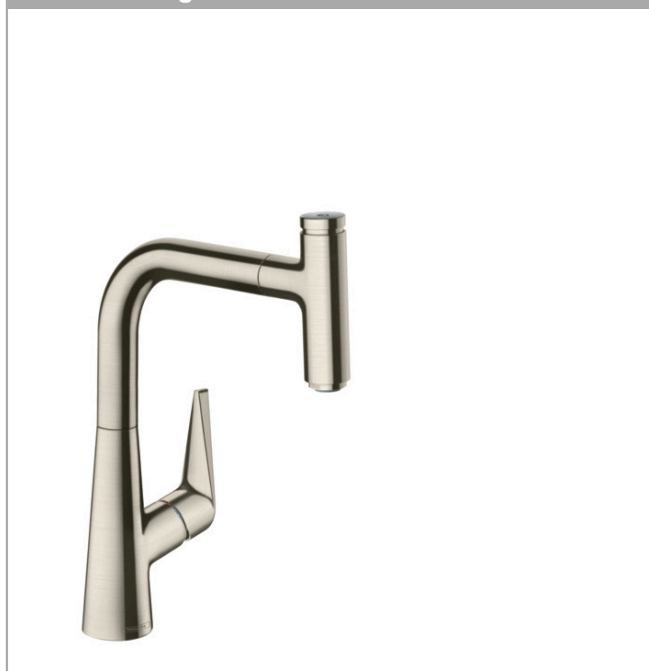

Talis Select M51

Single lever kitchen mixer 220 with pull-out spout, single spray mode

Surfaces: stainless steel finish Art. no. : 72822800

Description

product features

- ComfortZone 220 provides space for greater freedom of movement
- Swivel spout adjustable in 2 steps to 110° or 150°
- normal spray
- Select button for a comfortable start/stop of the water flow
- MagFit magnetic shower support
- Maximum flow rate (at 3 bar): 10 l/min
- ceramic cartridge
- 3/8" hose connections
- integrated non-return valve

Article Details

Price excl. VAT

£ 491.67

Technology

Certificates

kiwa

Product image