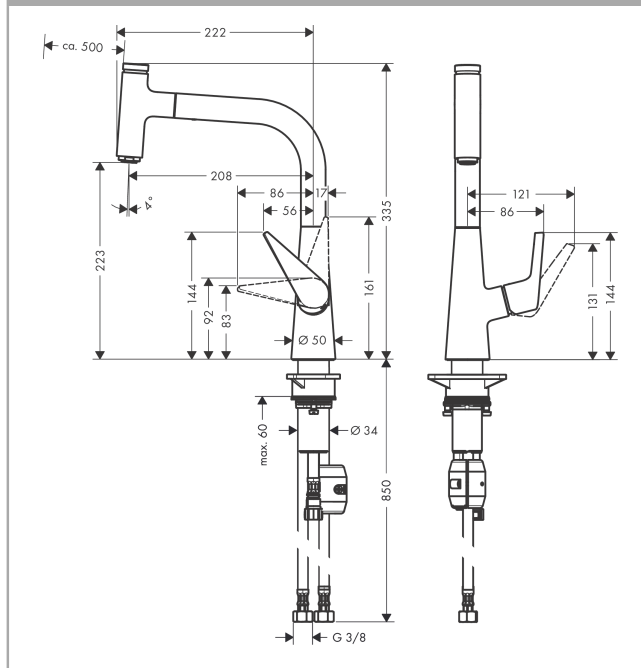

Talis Select M51
Single lever kitchen mixer 220 with pull-out spout, single spray mode
 Surfaces: **chrome** Art. no. : **72822000**

Description

product features

- ComfortZone 220 provides space for greater freedom of movement
- Swivel spout adjustable in 2 steps to 110° or 150°
- normal spray
- Select button for a comfortable start/stop of the water flow
- MagFit magnetic shower support
- Maximum flow rate (at 3 bar): 10 l/min
- ceramic cartridge
- 3/8" hose connections
- integrated non-return valve

Article Details

Price excl. VAT

£ 379.17

Technology

Certificates

kiwa

Product image

Scale drawing