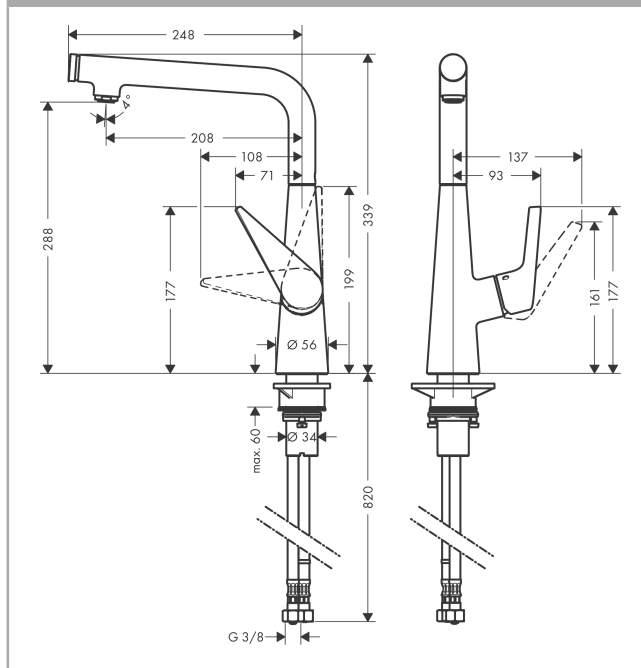

Talis Select M51
Single lever kitchen mixer 300, single spray mode
 Surfaces: **stainless steel finish** Art. no. : **72820800**

Description

product features

- ComfortZone 300 provides space for greater freedom of movement
- Swivel spout can be adjusted in 3 steps 110°, 150° or 360°
- normal spray
- Select button for a comfortable start/stop of the water flow
- Maximum flow rate (at 3 bar): 8 l/min
- ceramic cartridge
- 3/8" hose connections
- integrated non-return valve
- winner of the iF product design award 2015

Article Details

Price excl. VAT

£ 541.67

Technology

Product image

Scale drawing

Flowchart