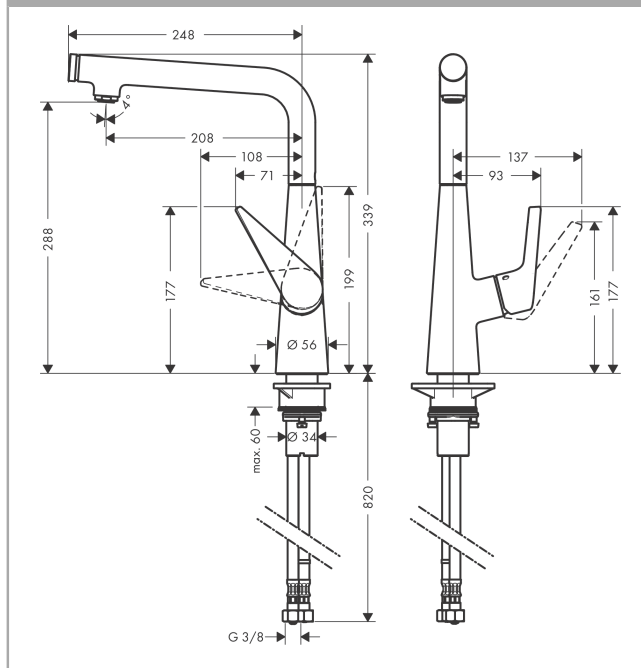

### product features

- ComfortZone 300 provides space for greater freedom of movement
- Swivel spout can be adjusted in 3 steps 110°, 150° or 360°
- normal spray
- Select button for a comfortable start/stop of the water flow
- Maximum flow rate (at 3 bar): 8 l/min
- ceramic cartridge
- 3/8" hose connections
- integrated non-return valve
- winner of the iF product design award 2015

## Scale drawing