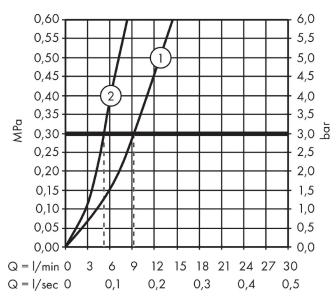

Talis M51

Single lever kitchen mixer 160 with pull-out spray, 2 spray modes

Surfaces: stainless steel finish Art. no. : 72815800

Description

product features

- ComfortZone 160 provides space for greater freedom of movement
- Swivel spout adjustable in 2 steps to 110° or 150°
- laminar spray and spray jet
- lockable shower spray, spray return through pressing spray diverter
- MagFit magnetic shower support
- quick connect hose
- Maximum flow rate (at 3 bar): 11 l/min
- Operating pressure: min. 1 bar/max. 10 bar
- ceramic cartridge
- 3/8" hose connections
- integrated non-return valve

Article Details

Price excl. VAT

£ 404.17

Technology

Certificates

kiwa

Product image

Scale drawing

Flowchart

- ① Normal spray
- ② Shower spray