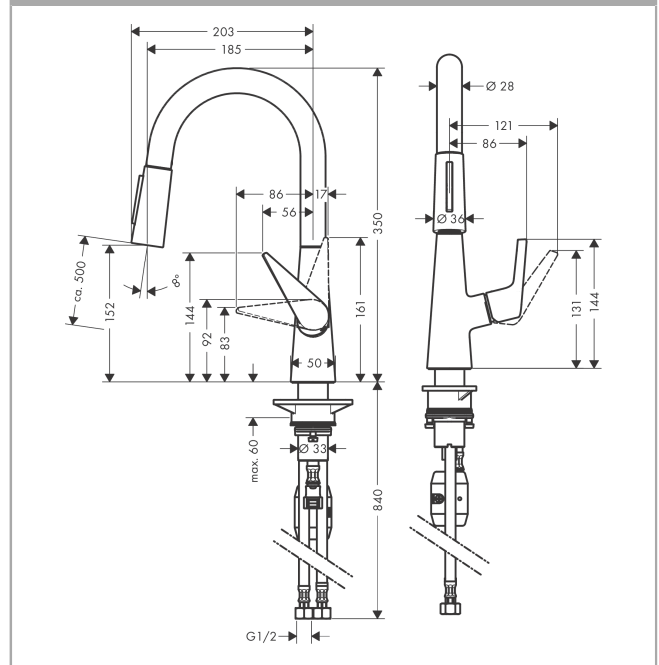

Talis M51

Single lever kitchen mixer 160 with pull-out spray, 2 spray modes

Surfaces: stainless steel finish Art. no. : 72815800

Description

product features

- ComfortZone 160 provides space for greater freedom of movement
- Swivel spout adjustable in 2 steps to 110° or 150°
- laminar spray and spray jet
- lockable shower spray, spray return through pressing spray diverter
- MagFit magnetic shower support
- quick connect hose
- Maximum flow rate (at 3 bar): 11 l/min
- Operating pressure: min. 1 bar/max. 10 bar
- ceramic cartridge
- 3/8" hose connections
- integrated non-return valve

Article Details

Price excl. VAT

£ 404.17

Technology

Certificates

kiwa

Product image

Scale drawing

Flowchart

- ① Normal spray
- ② Shower spray