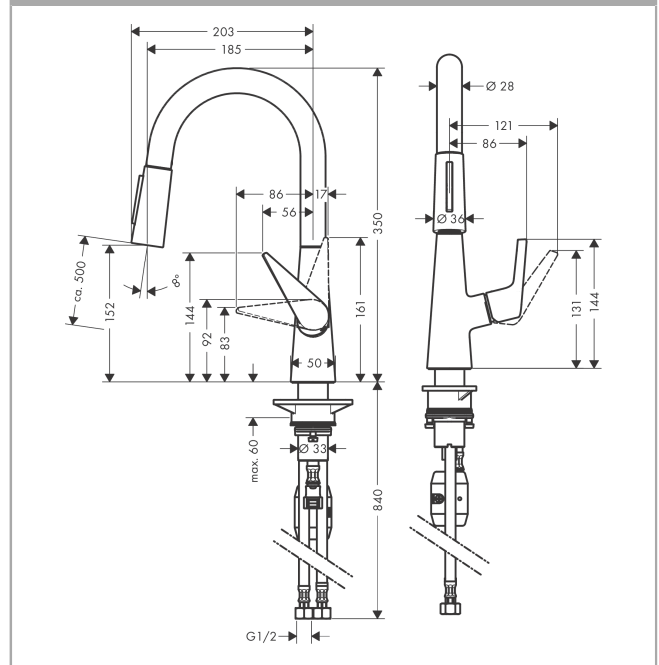

Scale drawing