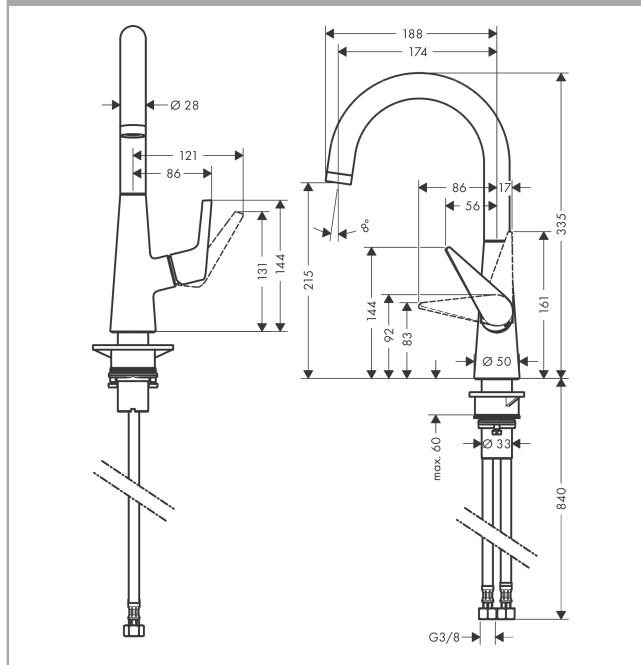

Talis M51

Single lever kitchen mixer 220, single spray mode
Surfaces: stainless steel finish Art. no. : 72814800

Description

product features

- ComfortZone 220 provides space for greater freedom of movement
- Swivel spout can be adjusted in 3 steps 110°, 150° or 360°
- normal spray
- Maximum flow rate (at 3 bar): 10 l/min
- Operating pressure: min. 1 bar/max. 10 bar
- ceramic cartridge
- 3/8" hose connections

Article Details

Price excl. VAT

£ 316.67

Technology

Product image

Scale drawing

Flowchart