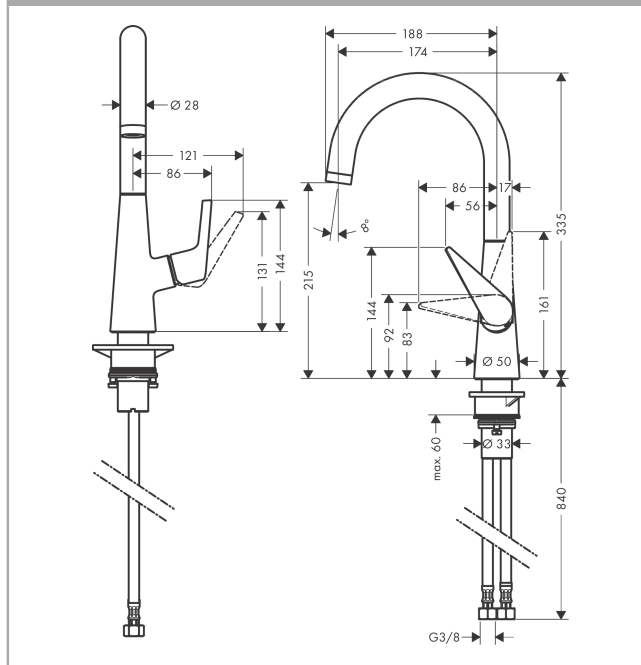

Talis M51
Single lever kitchen mixer 220, single spray mode
 Surfaces: **chrome** Art. no. : **72814000**

Description

product features

- ComfortZone 220 provides space for greater freedom of movement
- Swivel spout can be adjusted in 3 steps 110°, 150° or 360°
- normal spray
- Maximum flow rate (at 3 bar): 10 l/min
- Operating pressure: min. 1 bar/max. 10 bar
- ceramic cartridge
- 3/8" hose connections

Article Details

Price excl. VAT

£ 275.00

Technology

Product image

Scale drawing

Flowchart