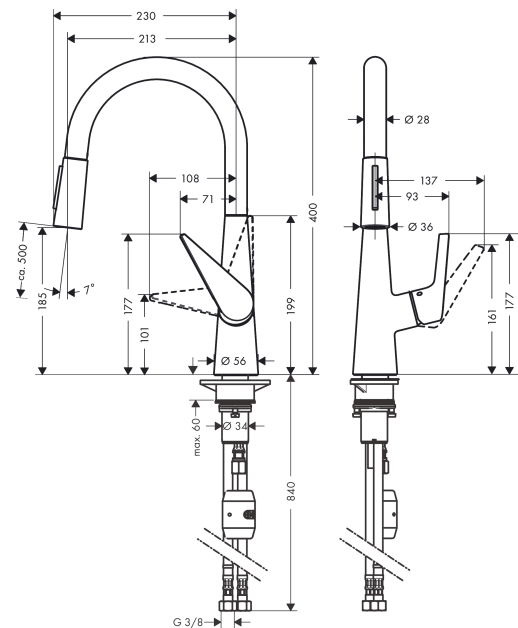

#### product features

- ComfortZone 200 provides space for greater freedom of movement
- Swivel spout adjustable in 2 steps to 110° or 150°
- laminar spray and spray jet
- lockable shower spray, spray return through pressing spray diverter
- MagFit magnetic shower support
- quick connect hose
- Maximum flow rate (at 3 bar): 11 l/min
- Operating pressure: min. 1 bar/max. 10 bar
- ceramic cartridge
- 3/8" hose connections
- integrated non-return valve

### Scale drawing