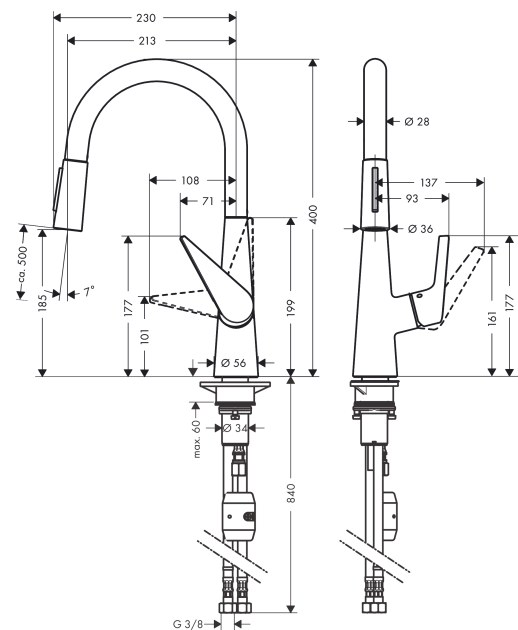

Talis M51

Single lever kitchen mixer 200 with pull-out spray, 2 spray modes

Surfaces: **chrome** Art. no. : **72813000**

Description

product features

- ComfortZone 200 provides space for greater freedom of movement
- Swivel spout adjustable in 2 steps to 110° or 150°
- laminar spray and spray jet
- lockable shower spray, spray return through pressing spray diverter
- MagFit magnetic shower support
- quick connect hose
- Maximum flow rate (at 3 bar): 11 l/min
- Operating pressure: min. 1 bar/max. 10 bar
- ceramic cartridge
- 3/8" hose connections
- integrated non-return valve

Article Details

Price excl. VAT

£ 375.00

Technology

Product image

Scale drawing

Flowchart