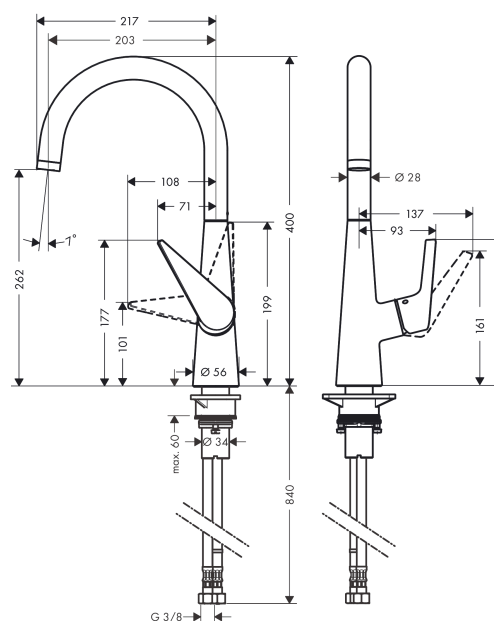

Talis M51
Single lever kitchen mixer 260, single spray mode
 Surfaces: **stainless steel finish** Art. no. : **72810800**

Description

product features

- ComfortZone 260 provides space for greater freedom of movement
- Swivel spout can be adjusted in 3 steps 110°, 150° or 360°
- normal spray
- Maximum flow rate (at 3 bar): 10 l/min
- Operating pressure: min. 1 bar/max. 10 bar
- ceramic cartridge
- 3/8" hose connections
- WRAS 1704009
- WRAS 1704009
- WRAS 1704009

Article Details

Price excl. VAT

£ 379.17

Technology

Certificates

kiwa

Product image

Scale drawing