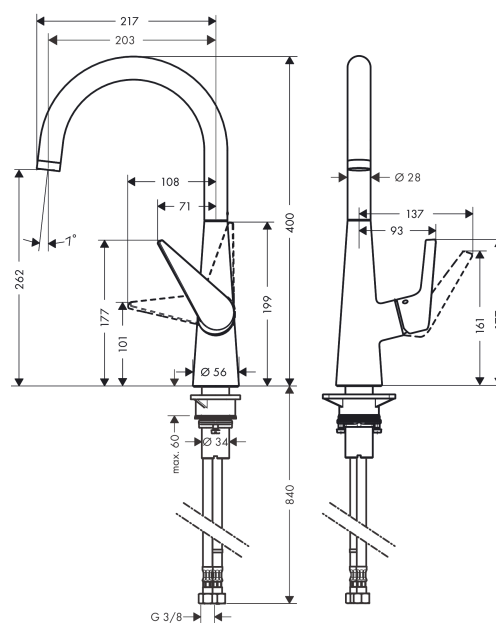

Talis M51
Single lever kitchen mixer 260, single spray mode
 Surfaces: **chrome** Art. no. : **72810000**

Description

product features

- ComfortZone 260 provides space for greater freedom of movement
- Swivel spout can be adjusted in 3 steps 110°, 150° or 360°
- normal spray
- Maximum flow rate (at 3 bar): 10 l/min
- Operating pressure: min. 1 bar/max. 10 bar
- ceramic cartridge
- 3/8" hose connections
- WRAS 1704009
- WRAS 1704009
- WRAS 1704009

Article Details

Price excl. VAT

£ 291.67

Technology

Certificates

kiwa

Product image

Scale drawing

Flowchart