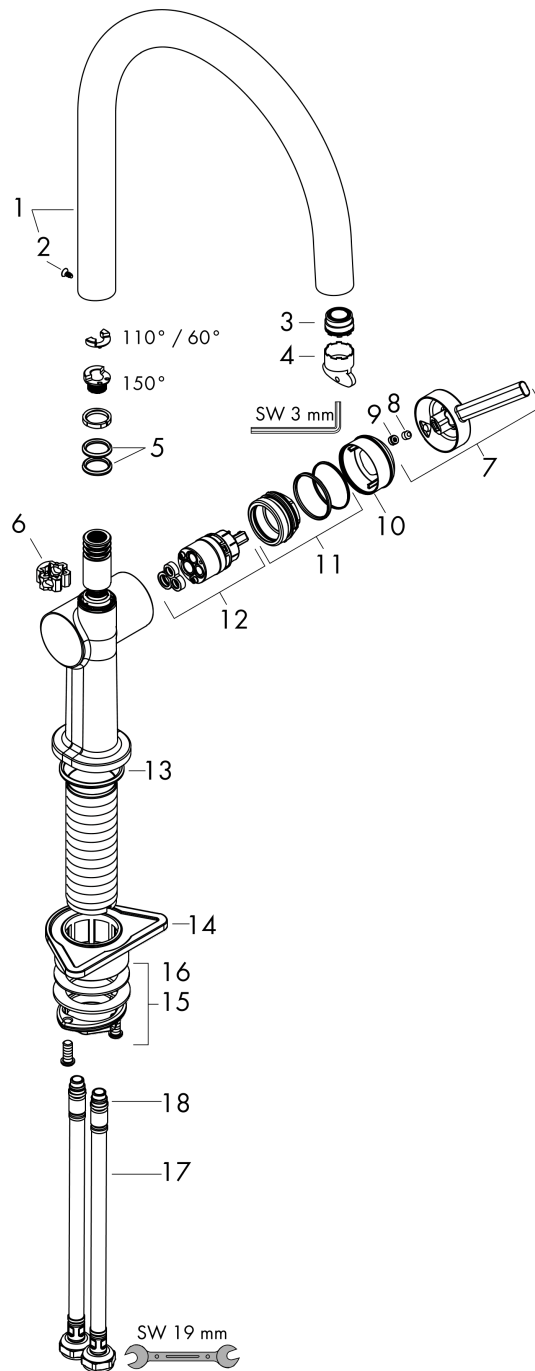

#### product features

- ComfortZone 220 provides space for greater freedom of movement
- Swivel spout adjustable in 4 steps 60°, 110°, 150° or 360°
- laminar spray
- Maximum flow rate (at 3 bar): 9 l/min
- Operating pressure: min. 1 bar/max. 10 bar
- ceramic cartridge
- 3/8" hose connections
- tap hole with Ø 35 mm required

### Scale drawing

### Flowchart

**Talis M54**

**Single lever kitchen mixer 220, single spray mode**

Surfaces: **stainless steel finish** Art. no. : **72804800**

**Exploded Drawing**

Year of production: >04/21

### Spare part list

Year of production: >04/21

Pos.	Description	Art. no.	Price	PU
1	spout cpl.	93757800	-	1
2	screw	94319000	-	1
3	spray former	93748000	-	1
4	service tool	93750000	-	1
5	O-Ring 14x2,5	98189000	-	1
6	axialring	97558000	-	1
7	handle	93736800	-	1
8	hollow set screw M5x5	98446000	-	1
9	screw cover	93735610	-	1
10	flange	93737800	-	1
11	nut	93738000	-	1
12	cartridge, assy	93760000	-	1
13	O-ring 36x3	98052000	-	1
14	support	97523000	-	1
15	fixing set (Ø 34)	95049000	-	1
16	lever collar	97548000	-	1
17	connection hose 900 mm M8x0,75 G3/8	93746000	-	1
18	O-ring 6,6x1,6	93019000	-	1