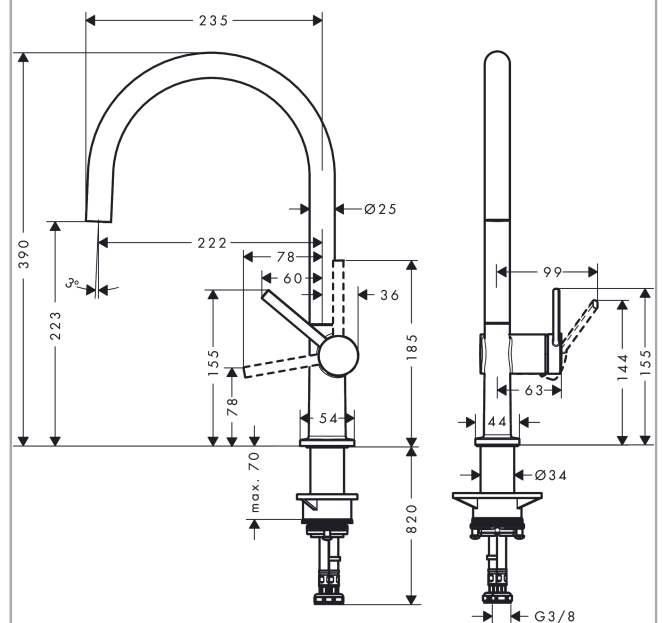

### Product image

### Scale drawing

### Flowchart

**Talis M54**

**Single lever kitchen mixer 220, single spray mode**

Surfaces: **stainless steel finish** Art. no. : **72804800**

**Exploded Drawing**

Year of production: >04/21

### Spare part list

Year of production: >04/21

Pos.	Description	Art. no.	Price	PU
1	spout cpl.	93757800	-	1
2	screw	94319000	-	1
3	spray former	93748000	-	1
4	service tool	93750000	-	1
5	O-Ring 14x2,5	98189000	-	1
6	axialring	97558000	-	1
7	handle	93736800	-	1
8	hollow set screw M5x5	98446000	-	1
9	screw cover	93735610	-	1
10	flange	93737800	-	1
11	nut	93738000	-	1
12	cartridge, assy	93760000	-	1
13	O-ring 36x3	98052000	-	1
14	support	97523000	-	1
15	fixing set (Ø 34)	95049000	-	1
16	lever collar	97548000	-	1
17	connection hose 900 mm M8x0,75 G3/8	93746000	-	1
18	O-ring 6,6x1,6	93019000	-	1