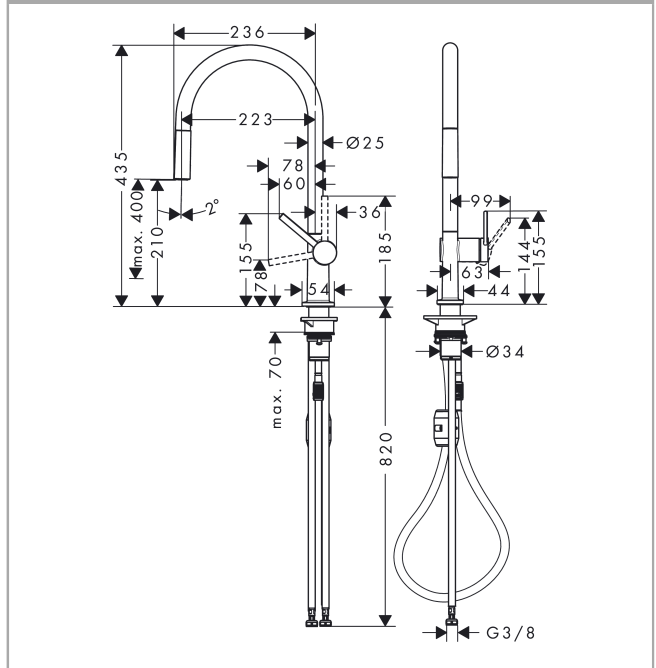

#### product features

- ComfortZone 210 provides space for greater freedom of movement
- Swivel spout adjustable in 4 steps 60°, 110°, 150° or 360°
- normal spray
- quick connect hose
- Maximum flow rate (at 3 bar): 7 l/min
- Operating pressure: min. 1 bar/max. 10 bar
- ceramic cartridge
- 3/8" hose connections
- integrated non-return valve

### Scale drawing