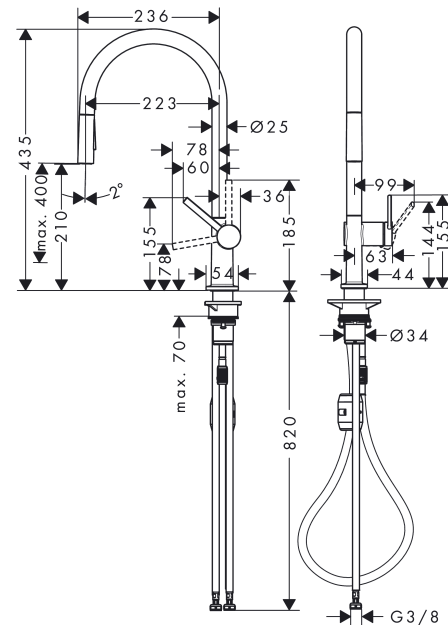

Talis M54

Single lever kitchen mixer 210 with pull-out spray, 2 spray modes

Surfaces: stainless steel finish Art. no. : 72800800

Description

product features

- ComfortZone 210 provides space for greater freedom of movement
- Swivel spout adjustable in 4 steps 60°, 110°, 150° or 360°
- laminar spray and spray jet
- lockable shower spray, spray returns through pressing spray diverter and spray returns automatically through handle closing
- quick connect hose
- Maximum flow rate (at 3 bar): 8 l/min
- Operating pressure: min. 1 bar/max. 10 bar
- ceramic cartridge
- 3/8" hose connections
- integrated non-return valve

Article Details

Price excl. VAT

£ 581.30

Technology

Product image

Scale drawing

Talis M54

Single lever kitchen mixer 210 with pull-out spray, 2 spray modes

Surfaces: stainless steel finish Art. no. : 72800800

Flowchart

The consumption was measured in combination with the appropriate fittings (thermostat/mixer/in-wall valve) to reflect actual application in practice.