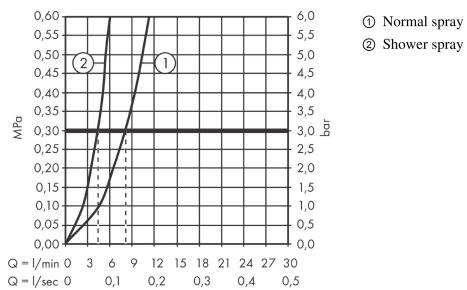

Talis M54

Single lever kitchen mixer 210 with pull-out spray, 2 spray modes

Surfaces: stainless steel finish Art. no. : 72800800

Description

product features

- ComfortZone 210 provides space for greater freedom of movement
- Swivel spout adjustable in 4 steps 60°, 110°, 150° or 360°
- laminar spray and spray jet
- lockable shower spray, spray returns through pressing spray diverter and spray returns automatically through handle closing
- quick connect hose
- Maximum flow rate (at 3 bar): 8 l/min
- Operating pressure: min. 1 bar/max. 10 bar
- ceramic cartridge
- 3/8" hose connections
- integrated non-return valve

Article Details

Price excl. VAT

£ 581.30

Technology

Product image

Scale drawing

Talis M54

Single lever kitchen mixer 210 with pull-out spray, 2 spray modes

Surfaces: stainless steel finish Art. no. : 72800800

Flowchart

The consumption was measured in combination with the appropriate fittings (thermostat/mixer/in-wall valve) to reflect actual application in practice.