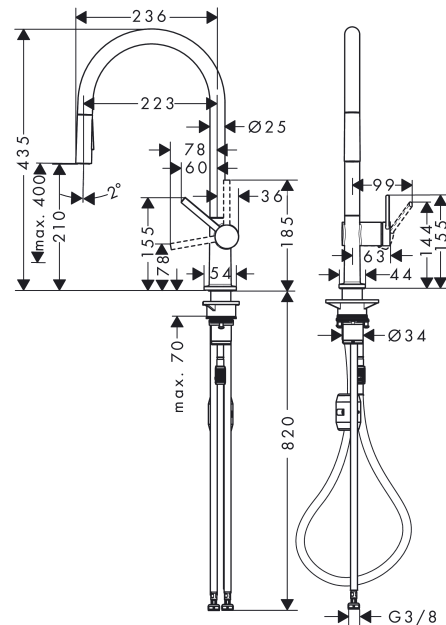

Talis M54

Single lever kitchen mixer 210 with pull-out spray, 2 spray modes

Surfaces: **matt black** Art. no. : **72800670**

Description

product features

- ComfortZone 210 provides space for greater freedom of movement
- Swivel spout adjustable in 4 steps 60°, 110°, 150° or 360°
- laminar spray and spray jet
- lockable shower spray, spray returns through pressing spray diverter and spray returns automatically through handle closing
- quick connect hose
- Maximum flow rate (at 3 bar): 8 l/min
- Operating pressure: min. 1 bar/max. 10 bar
- ceramic cartridge
- 3/8" hose connections
- integrated non-return valve

Article Details

Price excl. VAT

£ 542.50

Technology

Product image

Scale drawing

Talis M54

Single lever kitchen mixer 210 with pull-out spray, 2 spray modes

Surfaces: **matt black** Art. no. : **72800670**

Flowchart

The consumption was measured in combination with the appropriate fittings (thermostat/mixer/in-wall valve) to reflect actual application in practice.