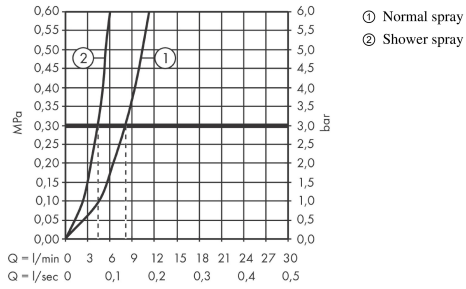

Talis M54

Single lever kitchen mixer 210 with pull-out spray, 2 spray modes

Surfaces: **matt black** Art. no. : **72800670**

Description

product features

- ComfortZone 210 provides space for greater freedom of movement
- Swivel spout adjustable in 4 steps 60°, 110°, 150° or 360°
- laminar spray and spray jet
- lockable shower spray, spray returns through pressing spray diverter and spray returns automatically through handle closing
- quick connect hose
- Maximum flow rate (at 3 bar): 8 l/min
- Operating pressure: min. 1 bar/max. 10 bar
- ceramic cartridge
- 3/8" hose connections
- integrated non-return valve

Article Details

Price excl. VAT

£ 542.50

Technology

Product image

Scale drawing

Talis M54

Single lever kitchen mixer 210 with pull-out spray, 2 spray modes

Surfaces: **matt black** Art. no. : **72800670**

Flowchart

The consumption was measured in combination with the appropriate fittings (thermostat/mixer/in-wall valve) to reflect actual application in practice.