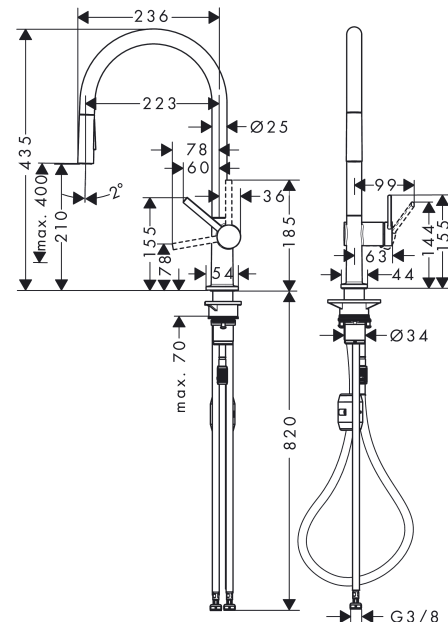

#### product features

- ComfortZone 210 provides space for greater freedom of movement
- Swivel spout adjustable in 4 steps 60°, 110°, 150° or 360°
- laminar spray and spray jet
- lockable shower spray, spray returns through pressing spray diverter and spray returns automatically through handle closing
- quick connect hose
- Maximum flow rate (at 3 bar): 8 l/min
- Operating pressure: min. 1 bar/max. 10 bar
- ceramic cartridge
- 3/8" hose connections
- integrated non-return valve

### Scale drawing

**Talis M54**  
**Single lever kitchen mixer 210 with pull-out spray, 2 spray modes**  
 Surfaces: **chrome** Art. no. : **72800000**

### Flowchart

The consumption was measured in combination with the appropriate fittings (thermostat/mixer/in-wall valve) to reflect actual application in practice.