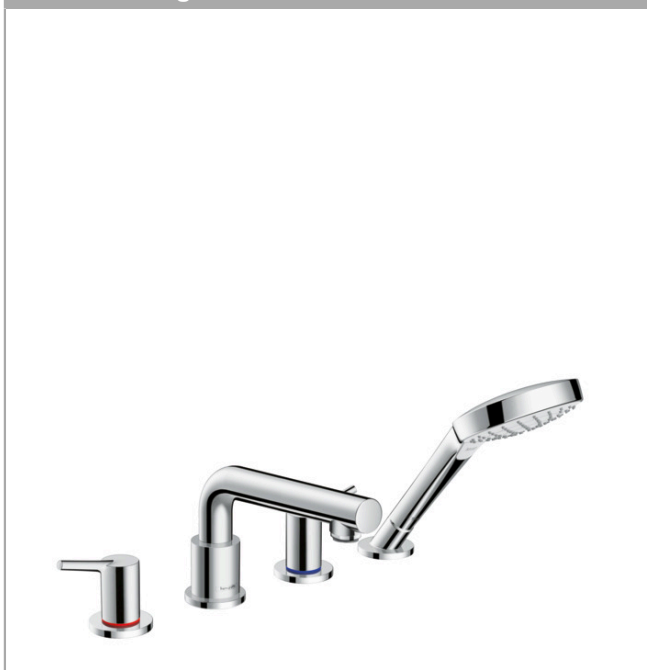

Talis S
4-hole rim-mounted bath mixer
Surfaces: **chrome** Art. no. : **72419000**

Description

product features

- Consists of: 4-hole rim-mounted bath mixer, hand shower, shower holder
- spout 200 mm long
- Maximum pull-out length of hand shower: 1.60 m
- Flow rate (at 3 bar): 22 l/min
- Non-return valve
- with integrated safety combination EN 1717
- operating pressure: min. 1 bar/max. 10 bar
- WRAS 1909075

Article Details

Price excl. VAT £ 387.50

Technology

Certificates

Product image