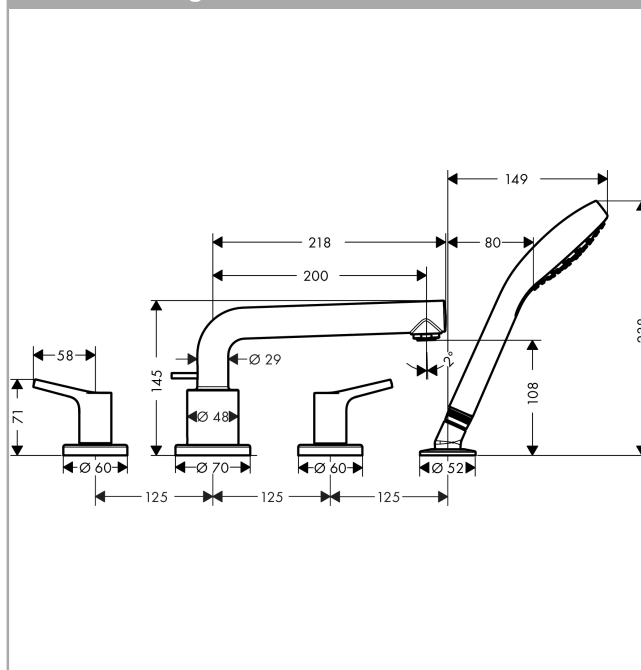

Talis S
4-hole rim-mounted bath mixer
 Surfaces: **chrome** Art. no. : **72419000**

Description

product features

- Consists of: 4-hole rim-mounted bath mixer, hand shower, shower holder
- spout 200 mm long
- Maximum pull-out length of hand shower: 1.60 m
- Flow rate (at 3 bar): 22 l/min
- Non-return valve
- with integrated safety combination EN 1717
- operating pressure: min. 1 bar/max. 10 bar
- WRAS 1909075

Article Details

Price excl. VAT £ 387.50

Technology

Certificates

Product image

Scale drawing

Flowchart