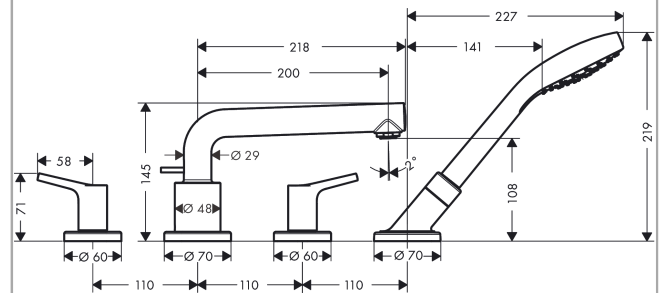

Talis S
4-hole rim-mounted bath mixer with Secuflex
 Surfaces: **chrome** Art. no. : **72418000**

Description

product features

- Consists of: 4-hole rim-mounted bath mixer, hand shower, shower holder
- spout 200 mm long
- designed to run 2 outlets
- Connection type: basic set
- Spray type mixer: normal spray
- Spray type hand shower: Rain
- Maximum pull-out length of hand shower: 1.10 m
- Flow rate (at 3 bar): 22 l/min
- ceramic shut-off cartridges hot/cold 90°
- Min. operating pressure: 1 bar
- Max. operating pressure: 10 bar
- Non-return valve

Article Details

Price excl. VAT

£ 529.17

Technology

Product image

Scale drawing

Flowchart