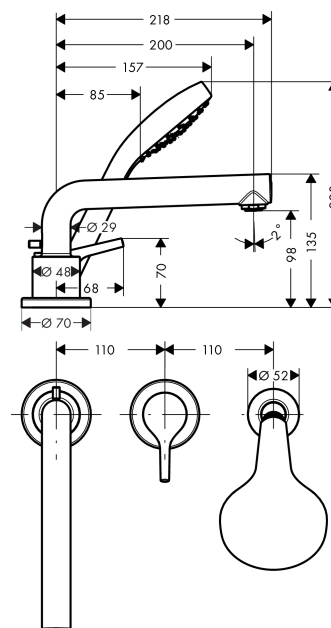

#### product features

- Consists of: 3-hole rim-mounted single lever bath mixer, hand shower, shower holder
- spout 200 mm long
- designed to run 2 outlets
- Spray type mixer: normal spray
- Spray type hand shower: Rain
- Maximum pull-out length of hand shower: 1.60 m
- Flow rate (at 3 bar): 22 l/min
- ceramic cartridge
- Maximum temperature can be adjusted on installation
- operating pressure: min. 1 bar/max. 10 bar

### Scale drawing