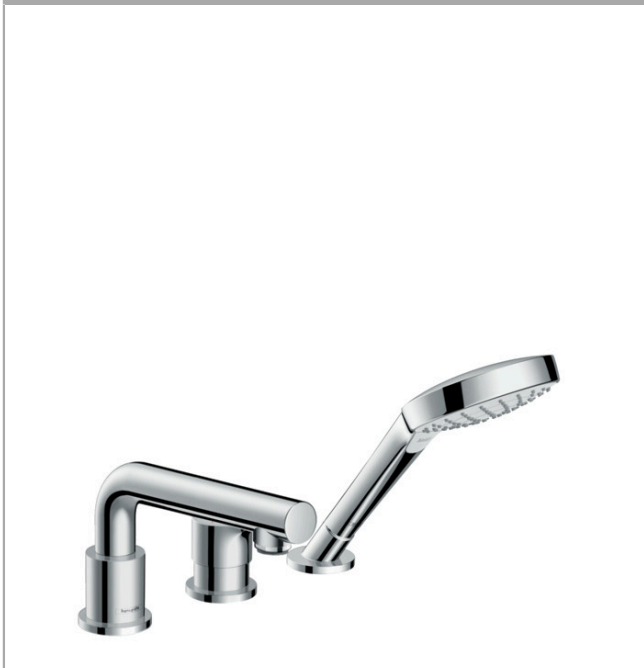

Talis S
3-hole rim-mounted single lever bath mixer with Secuflex
Surfaces: **chrome** Art. no. : **72416000**

Description

product features

- Consists of: 3-hole rim-mounted single lever bath mixer, hand shower, Secuflex hose set
- spout 200 mm long
- designed to run 2 outlets
- Spray type mixer: normal spray
- Spray type hand shower: Rain
- Maximum pull-out length of hand shower: 1.10 m
- Flow rate (at 3 bar): 22 l/min
- ceramic cartridge
- Maximum temperature can be adjusted on installation
- operating pressure: min. 1 bar/max. 10 bar

Article Details

Price excl. VAT

£ 529.17

Technology

Product image