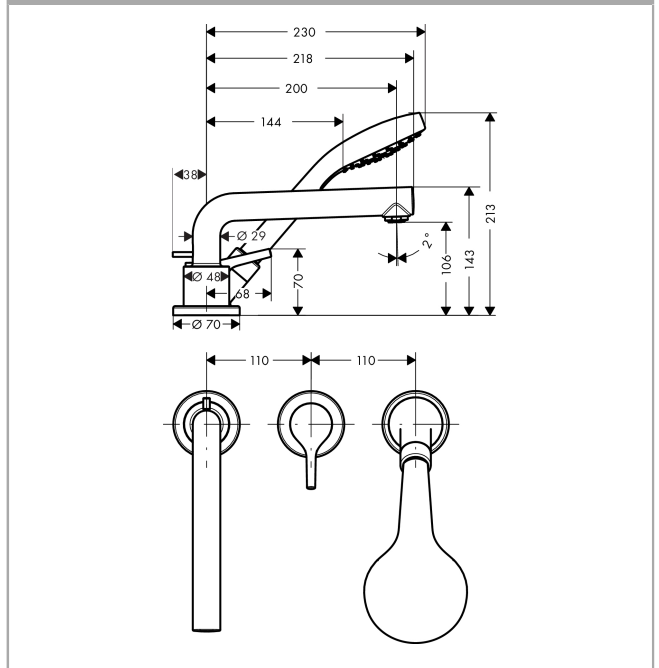

#### product features

- Consists of: 3-hole rim-mounted single lever bath mixer, hand shower, Secuflex hose set
- spout 200 mm long
- designed to run 2 outlets
- Spray type mixer: normal spray
- Spray type hand shower: Rain
- Maximum pull-out length of hand shower: 1.10 m
- Flow rate (at 3 bar): 22 l/min
- ceramic cartridge
- Maximum temperature can be adjusted on installation
- operating pressure: min. 1 bar/max. 10 bar

### Scale drawing