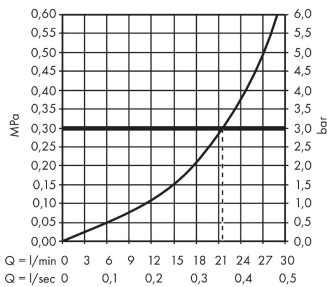

Talis S
Bath spout
 Surfaces: **chrome** Art. no. : **72410000**

Description

product features

- Connection type: 3/4"
- with silencer
- with escutcheon
- spout 175 mm long
- wall-mounted
- normal spray
- operating pressure: min. 1 bar/max. 10 bar
- WRAS 1704041
- WRAS 1704041
- WRAS 1704041

Article Details

Price excl. VAT £ 101.67

Certificates

Product image

Scale drawing

Flowchart

The consumption was measured in combination with the appropriate fittings (thermostat/mixer/in-wall valve) to reflect actual application in practice.