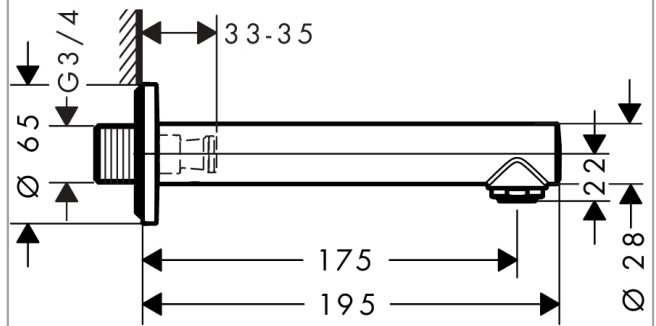

Talis S
Bath spout
 Surfaces: **chrome** Art. no. : **72410000**

Description

product features

- Connection type: 3/4"
- with silencer
- with escutcheon
- spout 175 mm long
- wall-mounted
- normal spray
- operating pressure: min. 1 bar/max. 10 bar
- WRAS 1704041
- WRAS 1704041
- WRAS 1704041

Article Details

Price excl. VAT £ 101.67

Certificates

Product image

Scale drawing

Flowchart

The consumption was measured in combination with the appropriate fittings (thermostat/mixer/in-wall valve) to reflect actual application in practice.