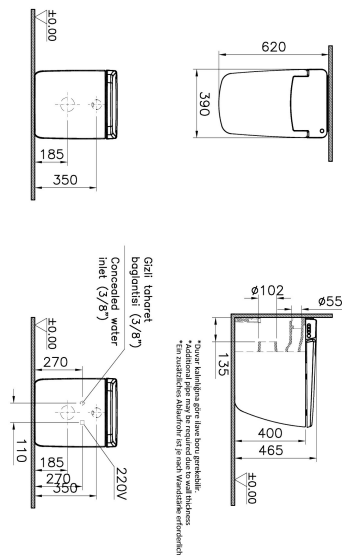

Name	V-Care Prime Floor-Standing WC
Collection	V-Care Prime
Colour	White
Designer	Arik Levy
Size	54 cm
Soft close	Soft Close
Flush Type	Dual

Product Code: 7232B403-6217

## Description

Floor-Standing, White, 54 cm, Rim-ex

VitrA reserves the right to make changes in products and technical details without prior notice.

All drawings contain the necessary measurements which are subject to standard tolerances. For exact measurements, in particular for customized installation scenarios, it can only be taken from the finished ceramic product.