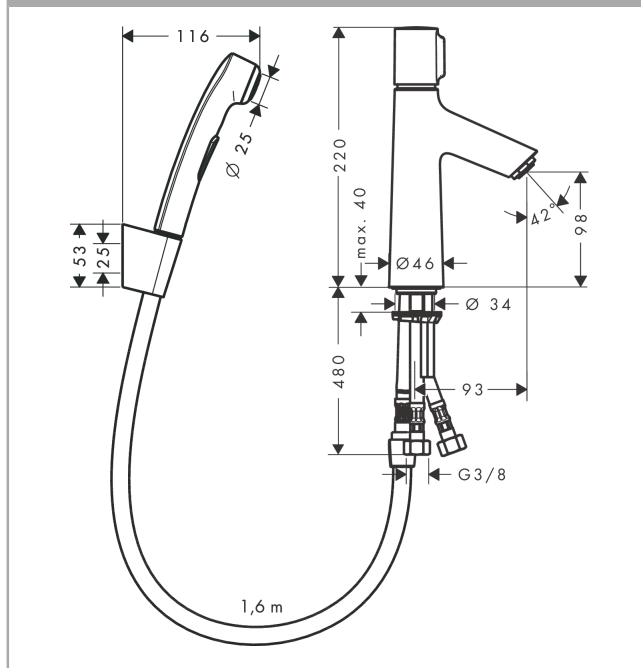

Talis Select S

Basin mixer 100 with bidet spray and shower hose 160 cm

Surfaces: chrome Art. no. : 72291000

Description

product features

- Consists of: Basin mixer, bidet hand shower, shower holder, shower hose, waste set
- Flow rate (at 3 bar): 5 l/min
- ceramic cartridge
- push-open waste 1¼"
- Material waste set: synthetic
- QuickClean technology for easy limescale removal
- operating pressure: min. 1 bar/max. 10 bar
- maximum flow rate shower spray : 8 l/min at 3 bar
- consisting of: bidet 1jet shower spray (#32128000)
- if running with a pump, please specify a universal (negative head) pump

Article Details

Price excl. VAT

£ 237.50

Technology

Product image

Scale drawing

Flowchart