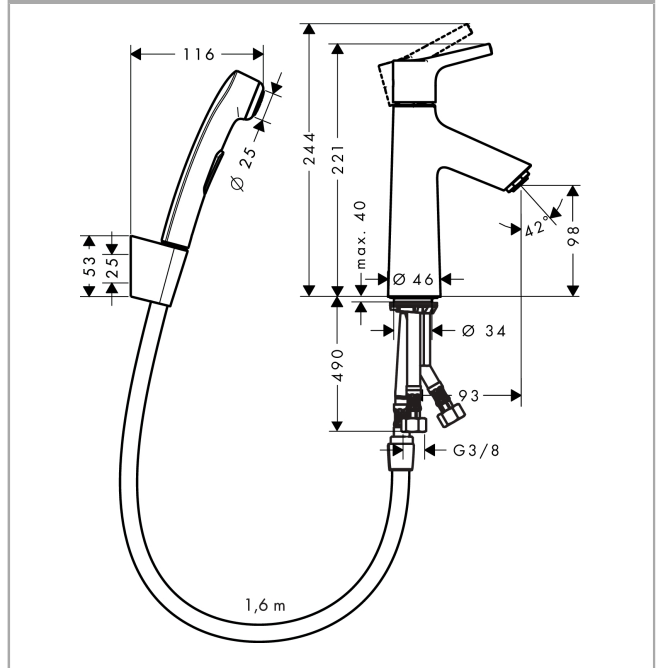

Talis S

Single lever basin mixer with bidet spray and shower hose 160 cm

Surfaces: **chrome** Art. no. : **72290000**

Description

product features

- Consists of: single lever basin mixer, bidet hand shower, shower holder, shower hose, waste set
- Flow rate (at 3 bar): 5 l/min
- ceramic cartridge
- push-open waste 1¼"
- Material waste set: synthetic
- QuickClean technology for easy limescale removal
- operating pressure: min. 1 bar/max. 10 bar
- maximum flow rate shower spray : 8 l/min at 3 bar
- consisting of: bidet 1jet shower spray (#32128000)

Article Details

Price excl. VAT

£ 204.17

Technology

Product image

Scale drawing

Flowchart