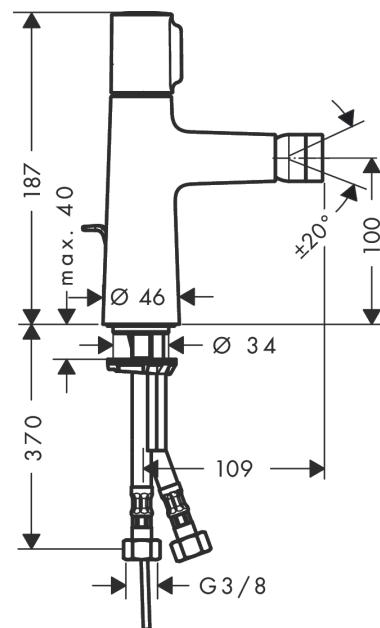

Talis Select S
Bidet mixer with pop-up waste
 Surfaces: **chrome** Art. no. : **72202000**

Description

product features

- Consists of: Bidet mixer, waste set
- with fixed spout
- swivel joint enables directional spray
- normal spray
- Flow rate (at 3 bar): 5 l/min
- Min. operating pressure: 1 bar
- Max. operating pressure: 10 bar
- Select Cartridge with temperature control
- Maximum temperature can be adjusted on installation
- Material waste set: metal
- 3/8" hose connections
- if running with a pump, please specify a universal (negative head) pump

Article Details

Price excl. VAT

£ 190.00

Technology

Product image

Scale drawing

Talis Select S
Bidet mixer with pop-up waste
 Surfaces: **chrome** Art. no. : **72202000**

Flowchart