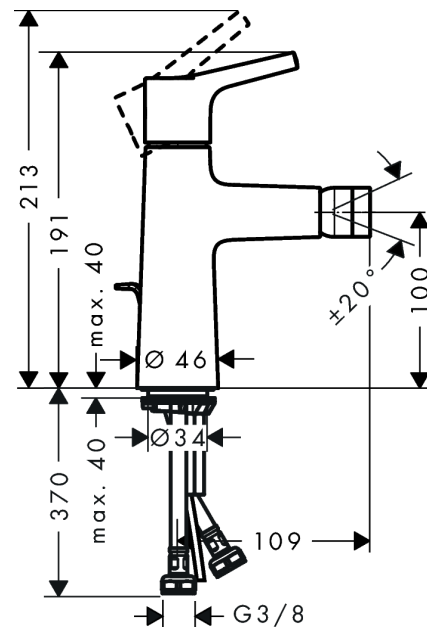

Talis S
Single lever bidet mixer with pop-up waste
 Surfaces: **chrome** Art. no. : **72200000**

Description

product features

- Consists of: single lever bidet mixer, waste set
- spout 109 mm long
- with fixed spout
- swivel joint enables directional spray
- normal spray
- Flow rate (at 3 bar): 5 l/min
- Min. operating pressure: 1 bar
- Max. operating pressure: 10 bar
- ceramic cartridge
- Maximum temperature can be adjusted on installation
- Material waste set: metal
- 3/8" hose connections

Article Details

Price excl. VAT

£ 153.33

Technology

Product image

Scale drawing

Flowchart