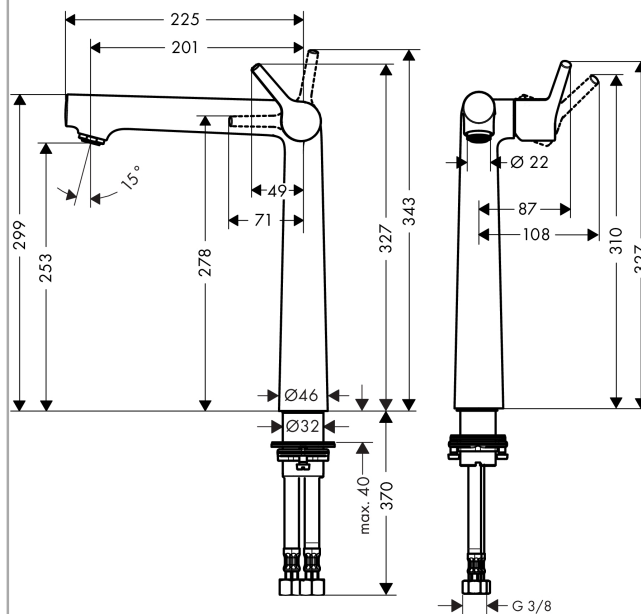

#### product features

- ComfortZone 250 provides space for greater freedom of movement
- free-standing installation
- spout 201 mm long
- normal spray
- Flow rate (at 3 bar): 5 l/min
- ceramic cartridge
- QuickClean technology for easy limescale removal
- WRAS 1611038
- WRAS 1611038

### Scale drawing