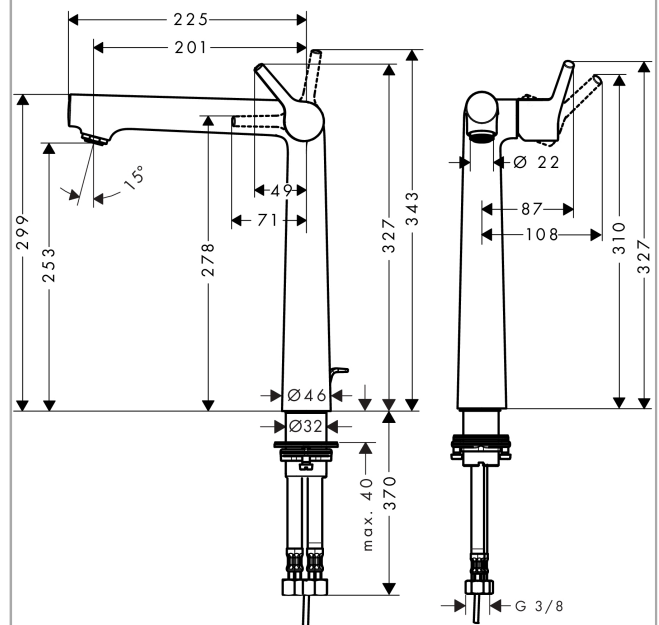

Talis S
Single lever basin mixer 250 with pop-up waste
 Surfaces: **chrome** Art. no. : **72115000**

Description

product features

- Consists of: single lever basin mixer, waste set
- ComfortZone 250 provides space for greater freedom of movement
- free-standing installation
- spout 201 mm long
- normal spray
- Flow rate (at 3 bar): 5 l/min
- ceramic cartridge
- pop-up waste set 1¼"
- Material waste set: metal
- QuickClean technology for easy limescale removal
- operating pressure: min. 1 bar/max. 10 bar
- WRAS 1611038
- WRAS 1611038

Article Details

Price excl. VAT

£ 462.50

Technology

Certificates

Product image

Scale drawing

Talis S
Single lever basin mixer 250 with pop-up waste
 Surfaces: **chrome** Art. no. : **72115000**