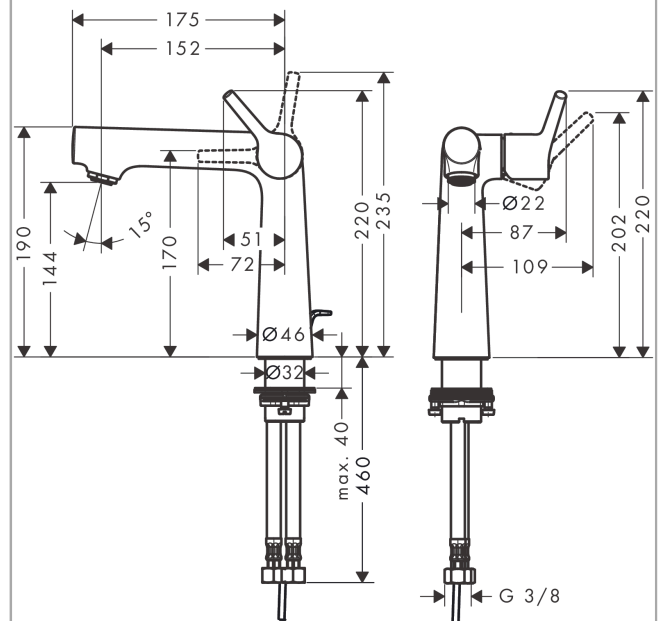

Talis S
Single lever basin mixer 140 with pop-up waste
 Surfaces: **chrome** Art. no. : **72113000**

Description

product features

- Consists of: single lever basin mixer, waste set
- ComfortZone 140 provides space for greater freedom of movement
- free-standing installation
- spout 152 mm long
- normal spray
- Flow rate (at 3 bar): 5 l/min
- ceramic cartridge
- pop-up waste set 1¼"
- Material waste set: metal
- QuickClean technology for easy limescale removal
- operating pressure: min. 1 bar/max. 10 bar
- WRAS 1611038
- WRAS 1611038

Article Details

Price excl. VAT

£ 379.17

Technology

Certificates

Product image

Scale drawing

Talis S
Single lever basin mixer 140 with pop-up waste
 Surfaces: **chrome** Art. no. : **72113000**