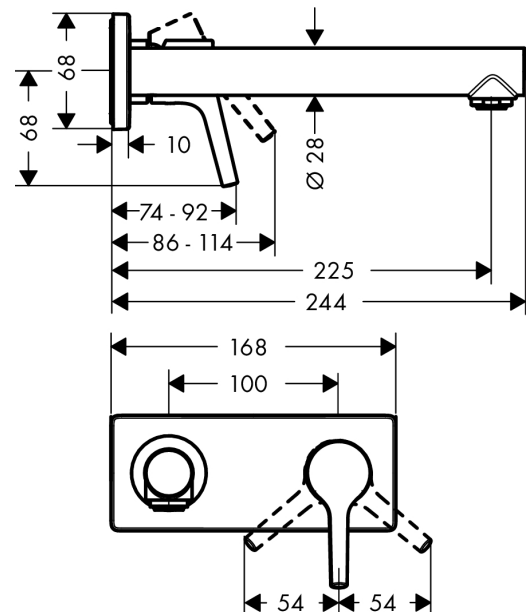

#### product features

- Consists of: single lever basin mixer for concealed installation, waste set
- wall-mounted
- spout 225 mm long
- normal spray
- Flow rate (at 3 bar): 5 l/min
- ceramic cartridge
- free flow non-closing waste
- Material waste set: metal
- handle can be positioned on the right or left, depends on the basic set installation
- QuickClean technology for easy limescale removal
- operating pressure: min. 1 bar/max. 10 bar
- connection type: basic set
- WRAS 1609020
- WRAS 1609020

### Scale drawing

## Talis S

Single lever basin mixer for concealed installation with spout 22.5 cm

Surfaces: **chrome** Art. no. : **72111000**