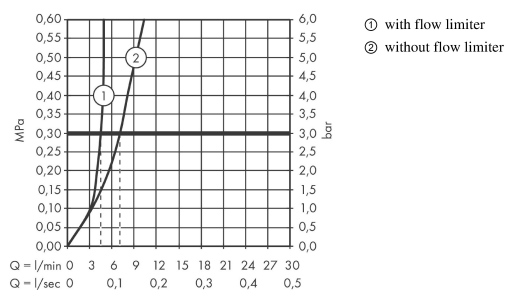

Talis S

Single lever basin mixer for concealed installation with spout 16.5 cm

Surfaces: **chrome** Art. no. : **72110000**

Description

product features

- Consists of: single lever basin mixer for concealed installation, waste set
- wall-mounted
- spout 165 mm long
- normal spray
- Flow rate (at 3 bar): 5 l/min
- ceramic cartridge
- free flow non-closing waste
- Material waste set: metal
- QuickClean technology for easy limescale removal
- WRAS 1609020
- WRAS 1609020

Article Details

Price excl. VAT

£ 204.17

Technology

Certificates

Product image

Scale drawing

Flowchart

Talis S
Single lever basin mixer for concealed installation with spout 16.5 cm
 Surfaces: **chrome** Art. no. : **72110000**

Installation examples