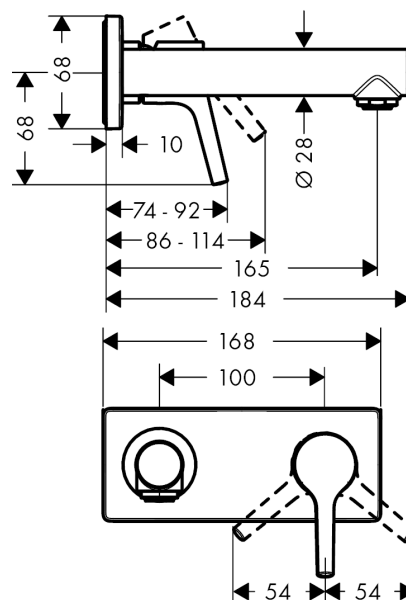

Talis S

Single lever basin mixer for concealed installation with spout 16.5 cm

Surfaces: **chrome** Art. no. : **72110000**

Description

product features

- Consists of: single lever basin mixer for concealed installation, waste set
- wall-mounted
- spout 165 mm long
- normal spray
- Flow rate (at 3 bar): 5 l/min
- ceramic cartridge
- free flow non-closing waste
- Material waste set: metal
- QuickClean technology for easy limescale removal
- WRAS 1609020
- WRAS 1609020

Article Details

Price excl. VAT

£ 204.17

Technology

Certificates

Product image

Scale drawing

Flowchart

Talis S
Single lever basin mixer for concealed installation with spout 16.5 cm
 Surfaces: **chrome** Art. no. : **72110000**

Installation examples