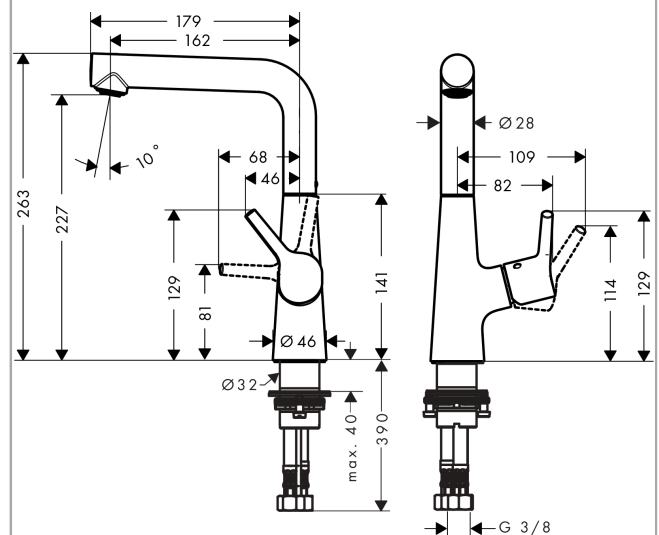

##### product features

- Consists of: single lever basin mixer, waste set
- ComfortZone 210 provides space for greater freedom of movement
- free-standing installation
- spout 162 mm long
- Swivel spout 120°
- normal spray
- Flow rate (at 3 bar): 5 l/min
- ceramic cartridge
- pop-up waste set 1 1/4"
- Material waste set: metal
- QuickClean technology for easy limescale removal
- operating pressure: min. 1 bar/max. 10 bar
- WRAS 1903008

#### Scale drawing