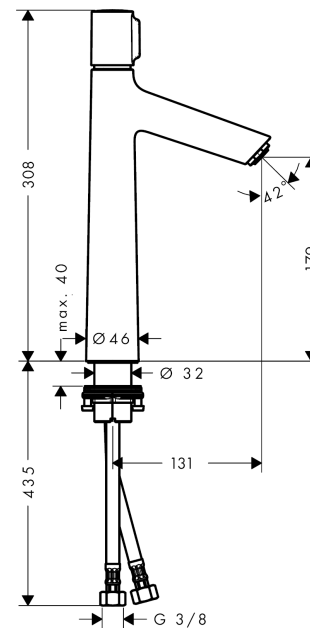

Talis Select S
Basin mixer 190 without waste
 Surfaces: **chrome** Art. no. : **72045000**

Description

product features

- ComfortZone 190 provides space for greater freedom of movement
- free-standing installation
- normal spray
- Flow rate (at 3 bar): 5 l/min
- Min. operating pressure: 1 bar
- Max. operating pressure: 10 bar
- Select Cartridge with temperature control
- QuickClean technology for easy limescale removal
- if running with a pump, please specify a universal (negative head) pump
- WRAS 1612014
- WRAS 1612014
- WRAS 1612014

Article Details

Price excl. VAT

£ 283.33

Technology

Certificates

Product image

Scale drawing

Talis Select S
Basin mixer 190 without waste
 Surfaces: **chrome** Art. no. : **72045000**