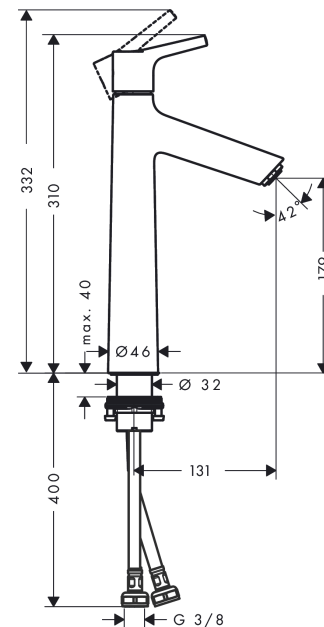

Talis S
Single lever basin mixer 190 without waste
 Surfaces: **chrome** Art. no. : **72032000**

Description

product features

- ComfortZone 190 provides space for greater freedom of movement
- free-standing installation
- normal spray
- Flow rate (at 3 bar): 5 l/min
- ceramic cartridge
- QuickClean technology for easy limescale removal
- WRAS 1609018
- WRAS 1609018

Article Details

Price excl. VAT

£ 233.33

Technology

Certificates

Product image

Scale drawing

Flowchart