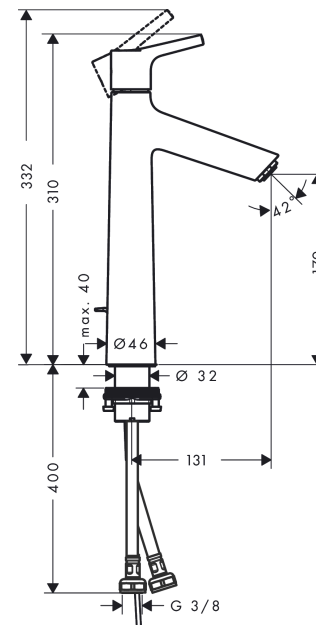

Talis S
Single lever basin mixer 190 with pop-up waste
 Surfaces: **chrome** Art. no. : **72031000**

Description

product features

- Consists of: single lever basin mixer, waste set
- ComfortZone 190 provides space for greater freedom of movement
- free-standing installation
- normal spray
- Flow rate (at 3 bar): 5 l/min
- Min. operating pressure: 1 bar
- Max. operating pressure: 10 bar
- ceramic cartridge
- pop-up waste set 1 1/4"
- Material waste set: metal
- QuickClean technology for easy limescale removal
- WRAS 1609018
- WRAS 1609018

Article Details

Price excl. VAT

£ 237.50

Technology

Certificates

Product image

Scale drawing

Talis S
Single lever basin mixer 190 with pop-up waste
 Surfaces: **chrome** Art. no. : **72031000**