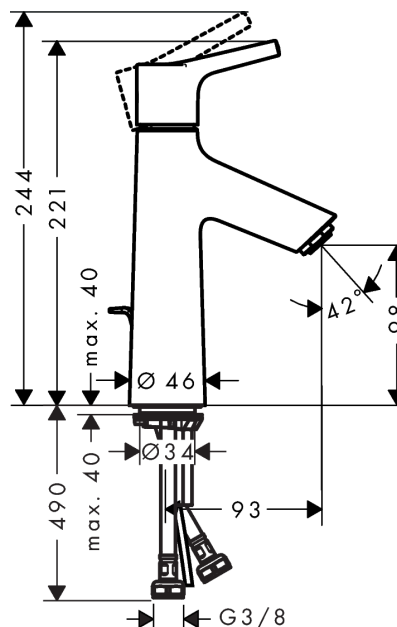

Talis S

Single lever basin mixer 100 LowFlow 3.5 l/min with pop-up waste

Surfaces: **chrome** Art. no. : **72024000**

Description

product features

- Consists of: single lever basin mixer, waste set
- ComfortZone 100 provides space for greater freedom of movement
- free-standing installation
- normal spray
- Flow rate (at 3 bar): 3.5 l/min
- ceramic cartridge
- pop-up waste set 1¼"
- Material waste set: metal
- QuickClean technology for easy limescale removal
- WRAS 1609018
- WRAS 1609018

Article Details

Price excl. VAT

£ 153.33

Technology

Certificates

Product image

Scale drawing

Flowchart