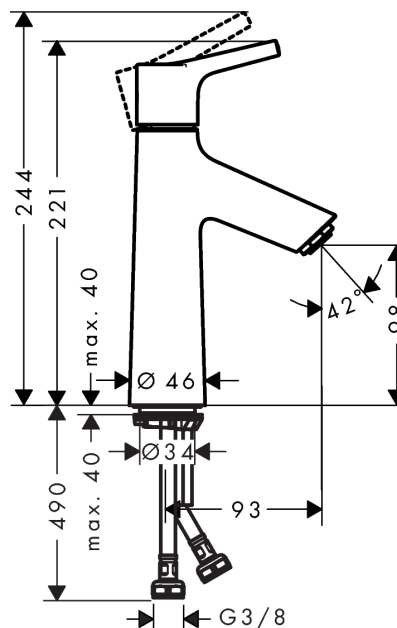

Talis S
Single lever basin mixer 100 CoolStart without waste
 Surfaces: **chrome** Art. no. : **72023000**

Description

product features

- ComfortZone 100 provides space for greater freedom of movement
- free-standing installation
- normal spray
- Flow rate (at 3 bar): 5 l/min
- ceramic cartridge
- QuickClean technology for easy limescale removal
- WRAS 1609018
- WRAS 1609018

Article Details

Price excl. VAT £ 148.33

Technology

Certificates

Product image

Scale drawing

Flowchart