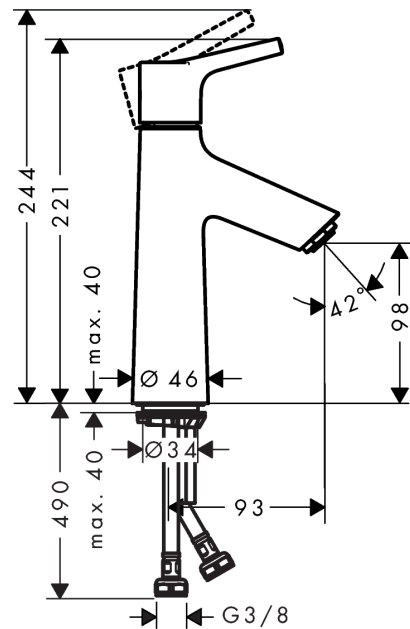

Talis S
Single lever basin mixer 100 without waste
 Surfaces: **chrome** Art. no. : **72021000**

Description

product features

- ComfortZone 100 provides space for greater freedom of movement
- free-standing installation
- normal spray
- Flow rate (at 3 bar): 5 l/min
- ceramic cartridge
- QuickClean technology for easy limescale removal
- WRAS 1609018
- WRAS 1609018

Article Details

Price excl. VAT

£ 148.33

Technology

Certificates

Product image

Scale drawing

Flowchart