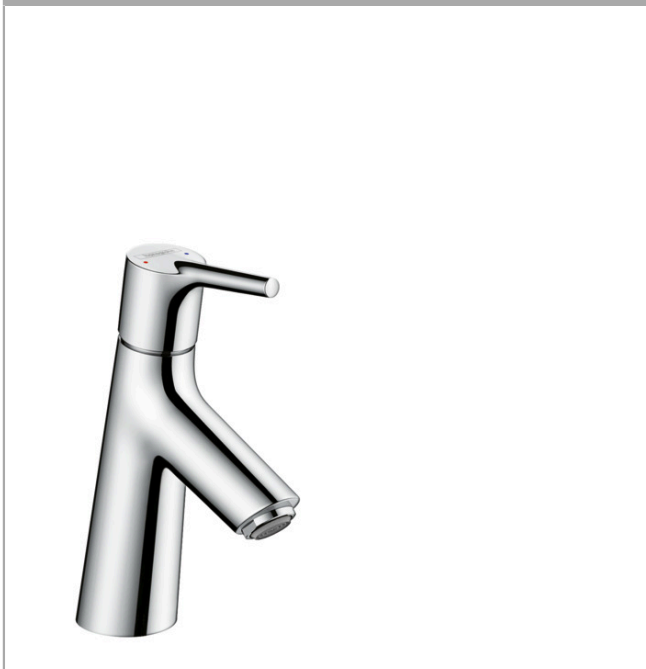

Talis S
Single lever basin mixer 80 LowFlow 3.5 l/m without waste
Surfaces: **chrome** Art. no. : **72018000**

Description

product features

- ComfortZone 80 provides space for greater freedom of movement
- free-standing installation
- spout 97 mm long
- Flow rate (at 3 bar): 3.5 l/min
- ceramic cartridge
- QuickClean technology for easy limescale removal
- WRAS 1609018
- WRAS 1609018

Article Details

Price excl. VAT

£ 130.00

Technology

Certificates

Product image