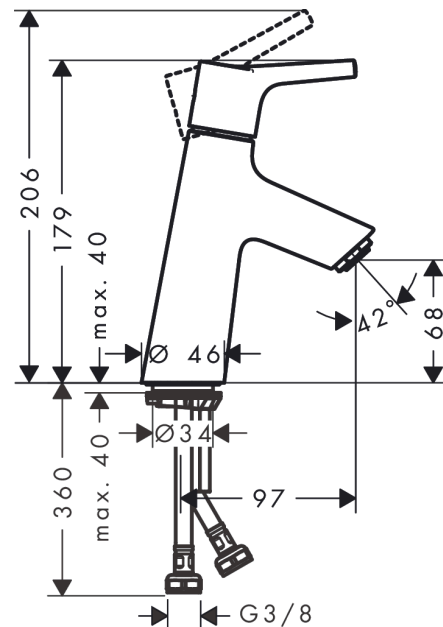

Talis S
Single lever basin mixer 80 LowFlow 3.5 l/m without waste
 Surfaces: **chrome** Art. no. : **72018000**

Description

product features

- ComfortZone 80 provides space for greater freedom of movement
- free-standing installation
- spout 97 mm long
- Flow rate (at 3 bar): 3.5 l/min
- ceramic cartridge
- QuickClean technology for easy limescale removal
- WRAS 1609018
- WRAS 1609018

Article Details

Price excl. VAT

£ 130.00

Technology

Certificates

Product image

Scale drawing

Flowchart