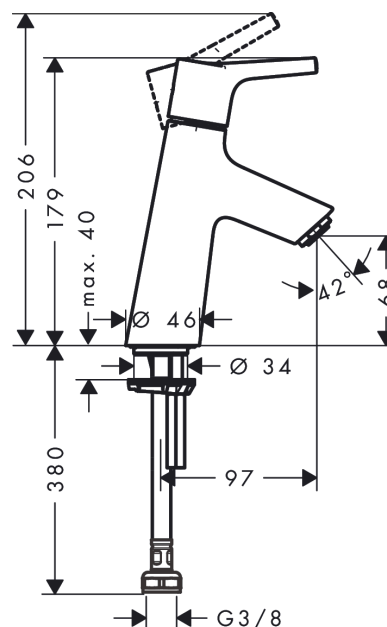

Talis S
Pillar tap 80 for cold water
 Surfaces: **chrome** Art. no. : **72017000**

Description

product features

- ComfortZone 80 provides space for greater freedom of movement
- free-standing installation
- spout 97 mm long
- normal spray
- Flow rate (at 3 bar): 5 l/min
- ceramic cartridge
- For cold water connection
- QuickClean technology for easy limescale removal
- operating pressure: min. 1 bar/max. 10 bar

Article Details

Price excl. VAT

£ 118.33

Technology

Product image

Scale drawing

Flowchart