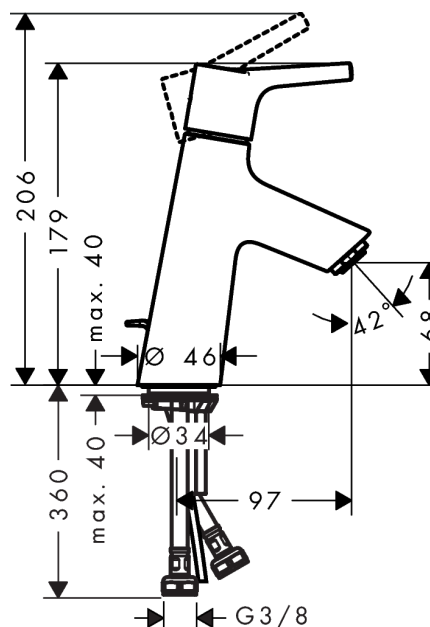

#### product features

- Consists of: single lever basin mixer, waste set
- ComfortZone 80 provides space for greater freedom of movement
- free-standing installation
- spout 97 mm long
- normal spray
- Flow rate (at 3 bar): 3.5 l/min
- ceramic cartridge
- pop-up waste set 1 1/4"
- Material waste set: metal
- QuickClean technology for easy limescale removal
- WRAS 1609018
- WRAS 1609018

### Technology

### Scale drawing