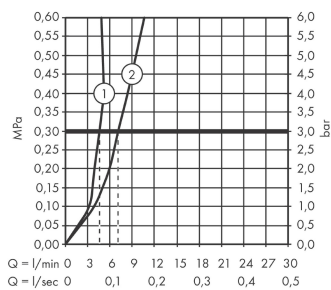

Talis S
Single lever basin mixer 80 CoolStart without waste
 Surfaces: **chrome** Art. no. : **72014000**

Description

product features

- ComfortZone 80 provides space for greater freedom of movement
- free-standing installation
- spout 97 mm long
- normal spray
- Flow rate (at 3 bar): 5 l/min
- Min. operating pressure: 1 bar
- Max. operating pressure: 10 bar
- ceramic cartridge
- QuickClean technology for easy limescale removal
- WRAS 1609018
- WRAS 1609018

Article Details

Price excl. VAT

£ 124.17

Technology

Certificates

Product image

Scale drawing

Flowchart

- ① With flow limiter
- ② Without flow limiter