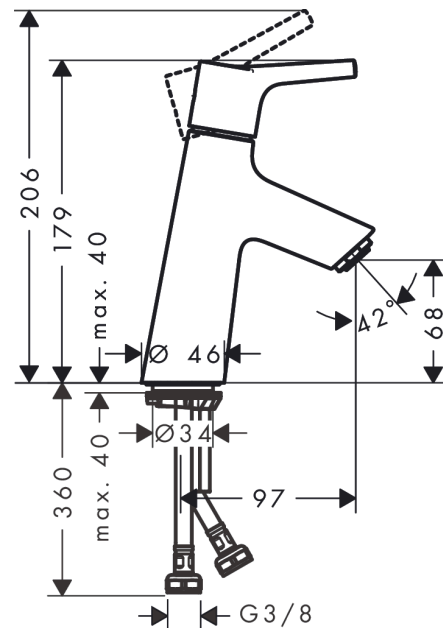

Talis S
Single lever basin mixer 80 CoolStart without waste
 Surfaces: **chrome** Art. no. : **72014000**

Description

product features

- ComfortZone 80 provides space for greater freedom of movement
- free-standing installation
- spout 97 mm long
- normal spray
- Flow rate (at 3 bar): 5 l/min
- Min. operating pressure: 1 bar
- Max. operating pressure: 10 bar
- ceramic cartridge
- QuickClean technology for easy limescale removal
- WRAS 1609018
- WRAS 1609018

Article Details

Price excl. VAT

£ 124.17

Technology

Certificates

Product image

Scale drawing

Flowchart

- ① With flow limiter
- ② Without flow limiter