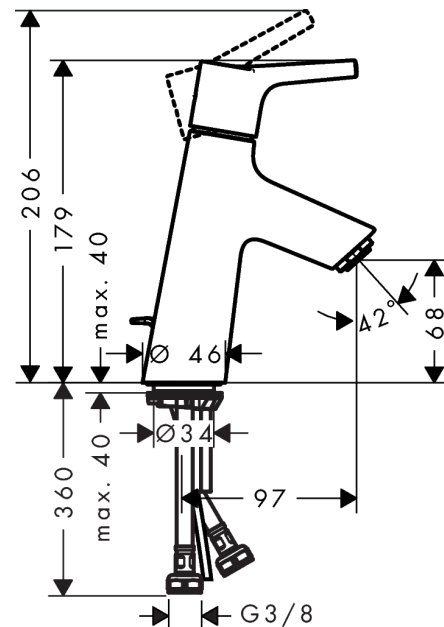

Talis S
Single lever basin mixer 80 CoolStart with pop-up waste
 Surfaces: **chrome** Art. no. : **72013000**

Description

product features

- Consists of: single lever basin mixer, waste set
- ComfortZone 80 provides space for greater freedom of movement
- free-standing installation
- spout 97 mm long
- normal spray
- Flow rate (at 3 bar): 5 l/min
- ceramic cartridge
- pop-up waste set 1¼"
- Material waste set: metal
- QuickClean technology for easy limescale removal
- operating pressure: min. 1 bar/max. 10 bar
- WRAS 1609018
- WRAS 1609018

Article Details

Price excl. VAT

£ 130.00

Technology

Certificates

Product image

Scale drawing

Talis S
Single lever basin mixer 80 CoolStart with pop-up waste
 Surfaces: **chrome** Art. no. : **72013000**